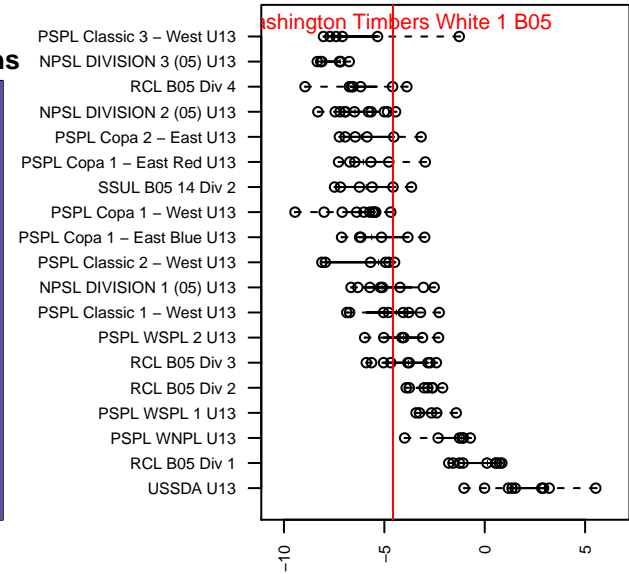

# Washington Timbers White 1 B05

Washington Timbers  
 Vancouver, WA  
 B05 total strength=832  
 attack=1.63 defense=0.77  
 fall league = PTT B05 Div 1 White  
 spr league = Spr OYS B05 Div 1 Green

alt names used:  
 WA Timbers 05B White 1  
 WA Timbers 05B White 1  
 WASHINGTON TIMBERS FC 05B WHITE 1  
 WTFC B05 White 1  
 WA Timbers 05B White 1

Venues played:  
 2016 Spr OYS B05 Division 2 Green  
 2017 Clash At the Border Gold/Silver  
 2017 Beaverton Cup U13 Silver  
 2017 PTT B05 Division 1 White  
 2017 OYS PTT Presidents Cup B05  
 2017 Spr OYS B05 Division 1 Green

**Washington Timbers White 1 B05**  
 Dots are actual minus expected GF (blue circles) and GA (red triangles).  
 Blue line is smoothed change in attack strength. Red is smoothed change in defense strength.

**attack and defense variance (black dot)  
relative to other teams  
and top 10 in region**

**attack and defense rating  
relative to others at age  
and all opponents in last 13 months**

**Performance relative to 13 month average**