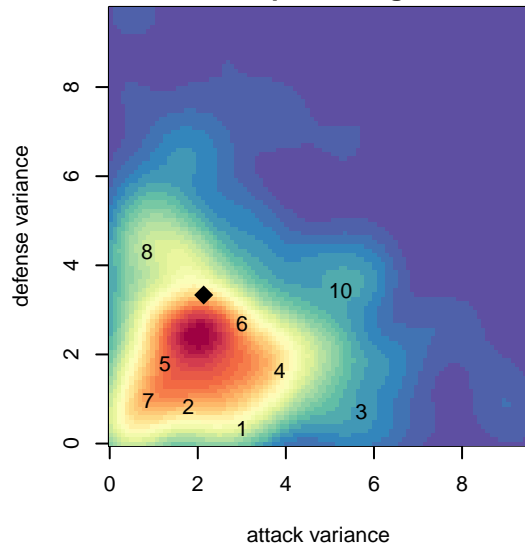

**attack and defense variance (black dot)
relative to other teams
and top 10 in region**