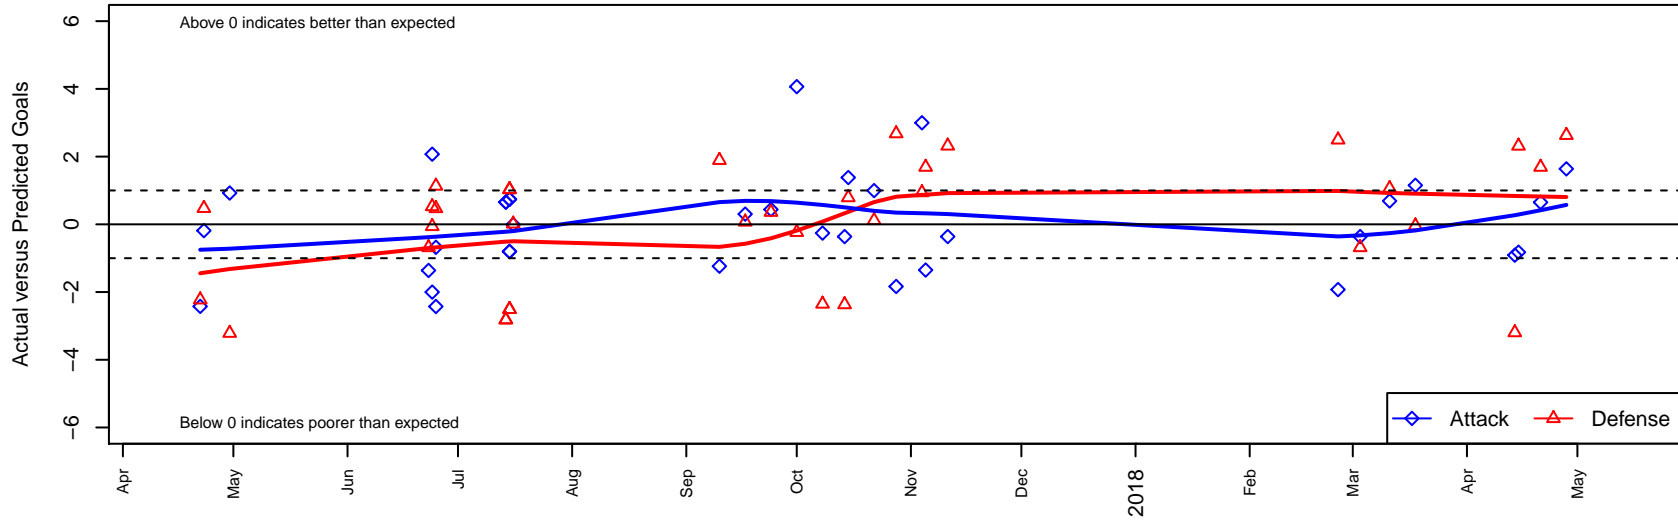

# Washington Timbers White 1 B05

Washington Timbers  
 Vancouver, WA  
 B05 total strength=832  
 attack=1.63 defense=0.77  
 fall league = PTT B05 Div 1 White  
 spr league = Spr OYS B05 Div 1 Green

alt names used:  
 WA Timbers 05B White 1  
 WA Timbers 05B White 1  
 WASHINGTON TIMBERS FC 05B WHITE 1  
 WTFC B05 White 1  
 WA Timbers 05B White 1

Venues played:  
 2016 Spr OYS B05 Division 2 Green  
 2017 Clash At the Border Gold/Silver  
 2017 Beaverton Cup U13 Silver  
 2017 PTT B05 Division 1 White  
 2017 OYS PTT Presidents Cup B05  
 2017 Spr OYS B05 Division 1 Green

**Washington Timbers White 1 B05**  
 Dots are actual minus expected GF (blue circles) and GA (red triangles).  
 Blue line is smoothed change in attack strength. Red is smoothed change in defense strength.

**attack and defense variance (black dot)  
relative to other teams  
and top 10 in region**

**attack and defense rating  
relative to others at age  
and all opponents in last 13 months**

**Performance relative to 13 month average**