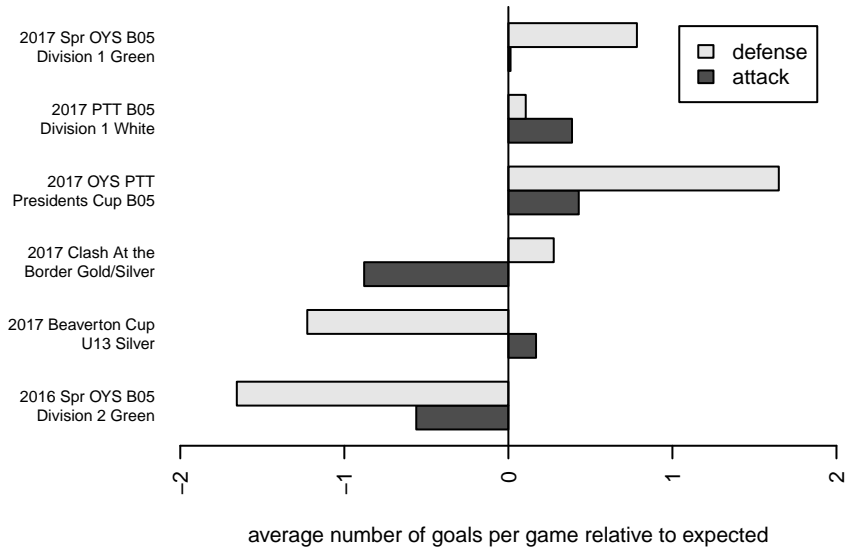

# Washington Timbers White 1 B05

Washington Timbers  
 Vancouver, WA  
 B05 total strength=832  
 attack=1.63 defense=0.77  
 fall league = PTT B05 Div 1 White  
 spr league = Spr OYS B05 Div 1 Green

alt names used:  
 WA Timbers 05B White 1  
 WA Timbers 05B White 1  
 WASHINGTON TIMBERS FC 05B WHITE 1  
 WTFC B05 White 1  
 WA Timbers 05B White 1

**Washington Timbers White 1 B05**  
 Dots are actual minus expected GF (blue circles) and GA (red triangles).  
 Blue line is smoothed change in attack strength. Red is smoothed change in defense strength.

**attack and defense variance (black dot)  
relative to other teams  
and top 10 in region**

**attack and defense rating  
relative to others at age  
and all opponents in last 13 months**

**Performance relative to 13 month average**